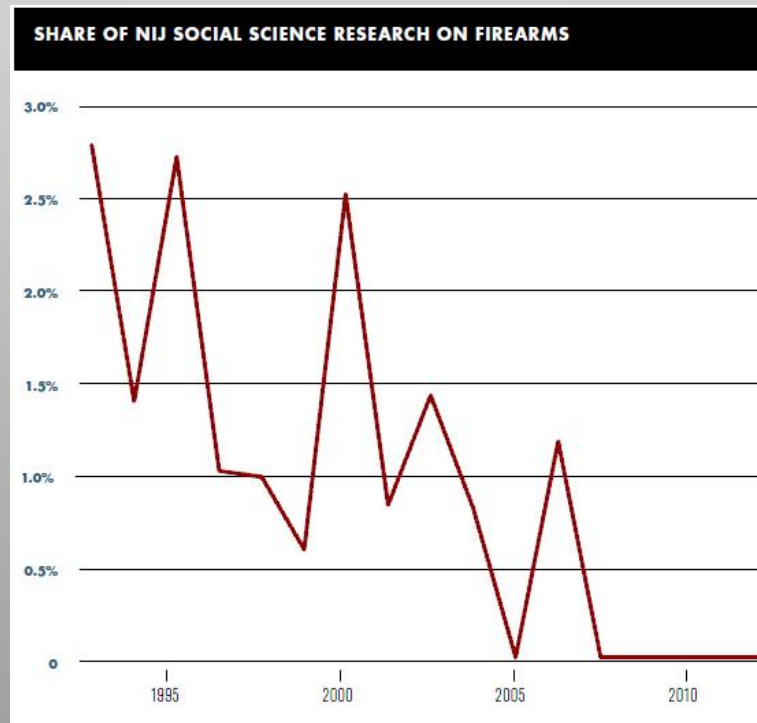

Center for Evidence Based Crime Policy

Research in Policing
April 8, 2013

Focus

- Police Research Challenges
- Research Topics
- Research Platform

Challenges

- Research Funding
- Receptivity to Findings
- Research Partners

Research Topics

- Cyber Crime
- Credit Card Fraud
- Investigative Effectiveness
 - Centralized – Decentralized
 - Strategies
- Agency size – Effectiveness
- Resource Allocation

Research Topics

- Accountability
 - Supervision – span of control
 - Misconduct/Complaint Investigations
- Legitimacy
 - Influences